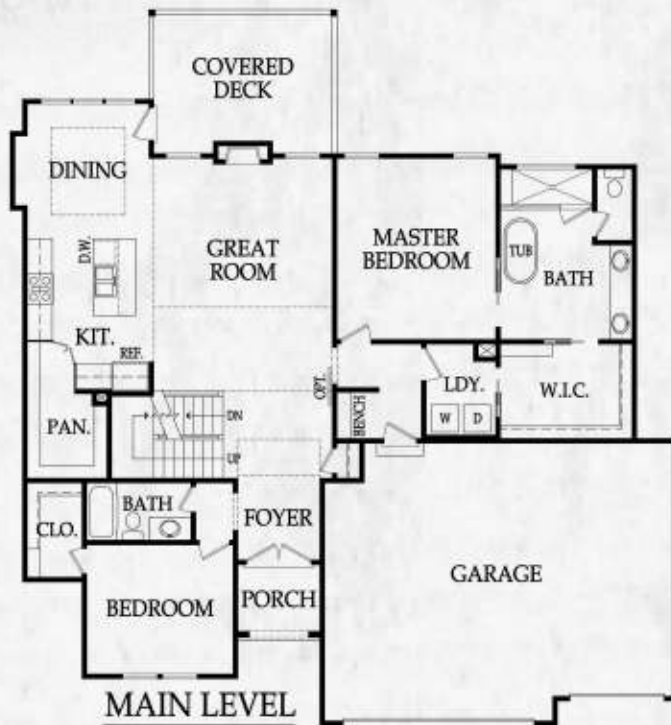

COMERIO
ESTD *Homes* 2005

ComerioHOMES.com | (913) 521-8095