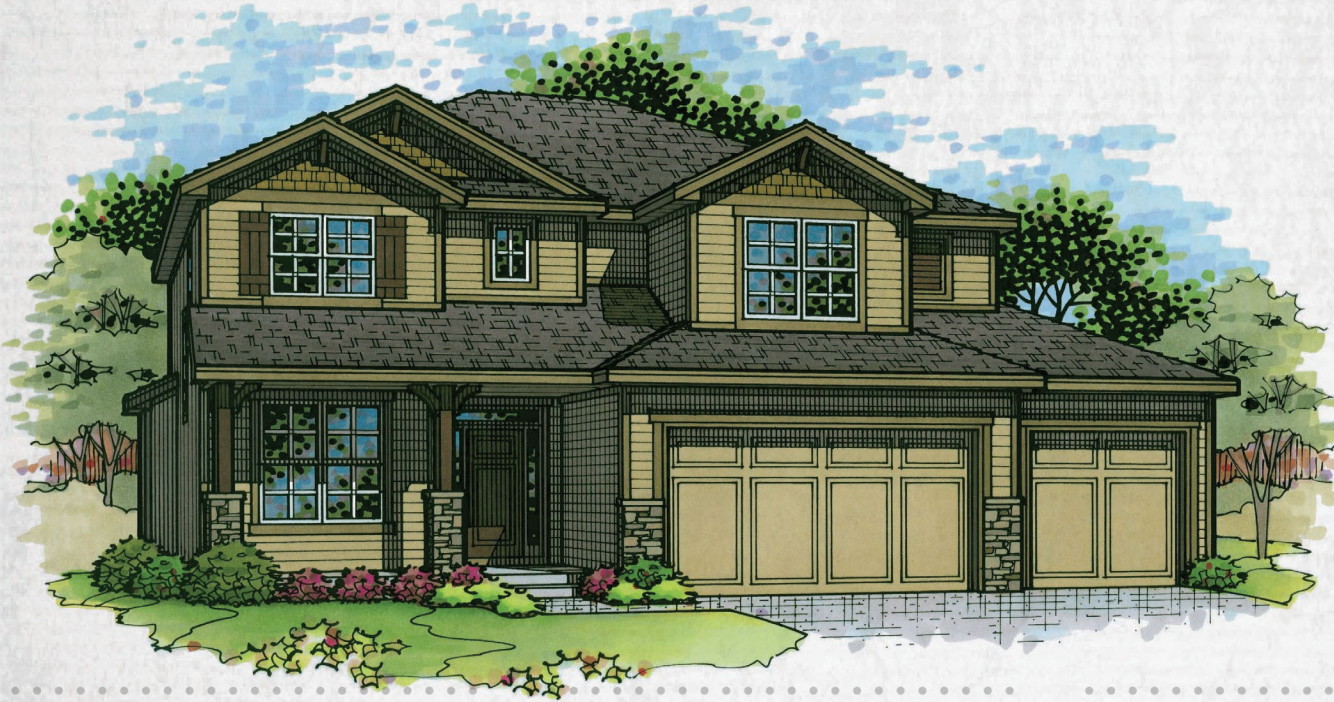

# MILANO

Elite  
Series

BY **COMERIO**  
ESTD *Homes* 2005

2 STORY

4  
BED

3.5  
BATH

3  
CAR

MAIN FLOOR: 1,204 SQFT

UPPER LEVEL: 1,550 SQFT

ESTIMATED TOTAL: 2,754 SQFT