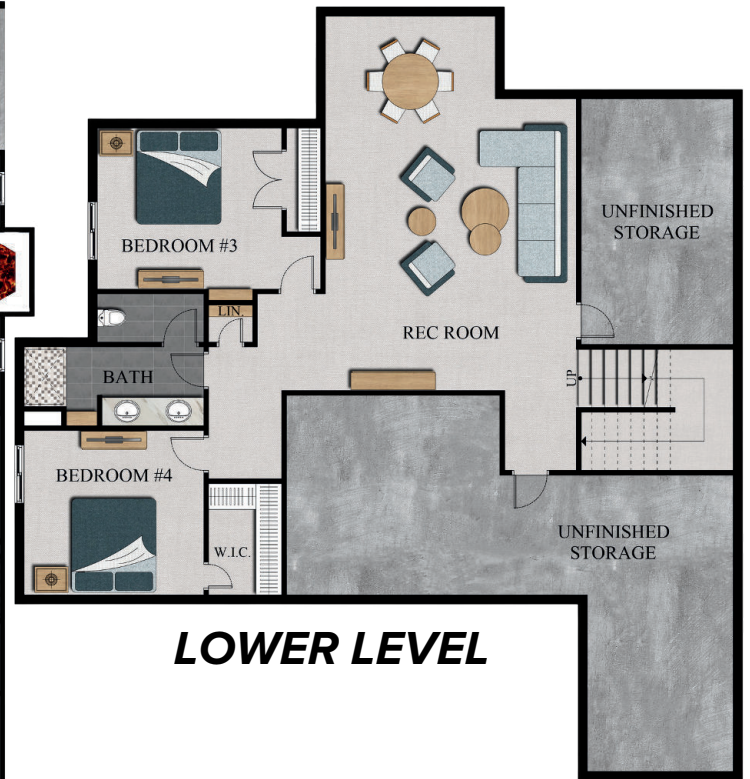

ELEVATION A

MAIN FLOOR

LOWER LEVEL

PROPERTY FEATURES

-  4 BEDROOMS
-  3 BATHROOMS
-  3 CAR GARAGES
-  2974 +/- SQFT.
-  56' 8" x 67' 9"

LOMBARDIA

OPTIONAL ELEVATIONS

BOOT BENCH

OPTIONAL
MUDROOM

BOOT BENCH