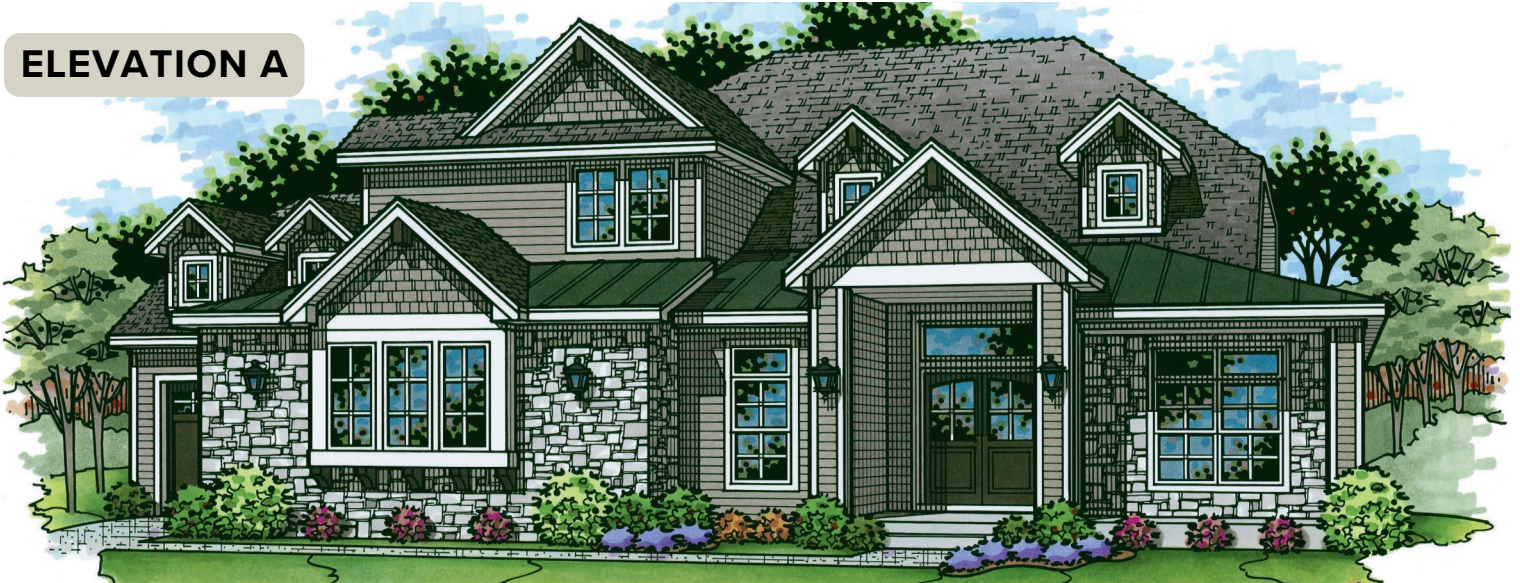

# VARESE III

PLATINUM SERIES

STORY 1/2

COMERIO  
ESTD *Homes* 2005

ELEVATION A

**PROPERTY FEATURES**

- 5 - 7 BEDROOMS
- 4 - 6 BATHROOMS
- 3 CAR GARAGE
- 3,150 - 4,565 +/- SQFT.
- 66' x 69'

# VARESE III