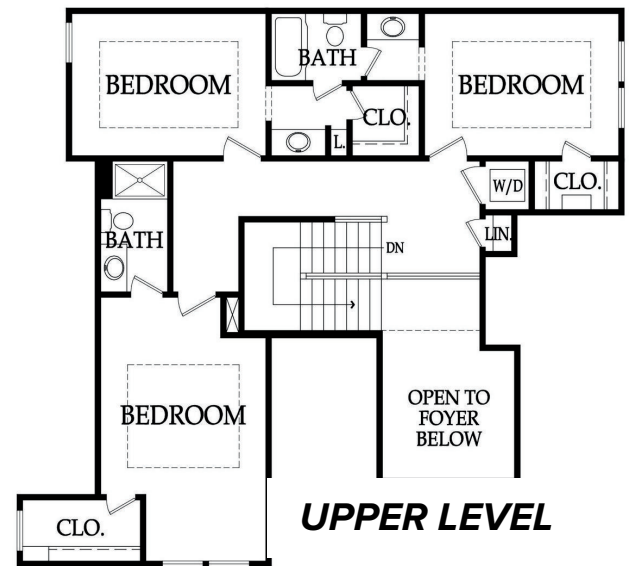

# VARESE III

PLATINUM SERIES

STORY 1/2

COMERIO  
ESTD *Homes* 2005

ELEVATION A

**PROPERTY FEATURES**

- 5 - 7 BEDROOMS
- 4 - 6 BATHROOMS
- 3 CAR GARAGE
- 3,150 - 4,565 +/- SQFT.
- 66' x 69'

# VARESE III

## OPTIONAL LOWER LEVEL